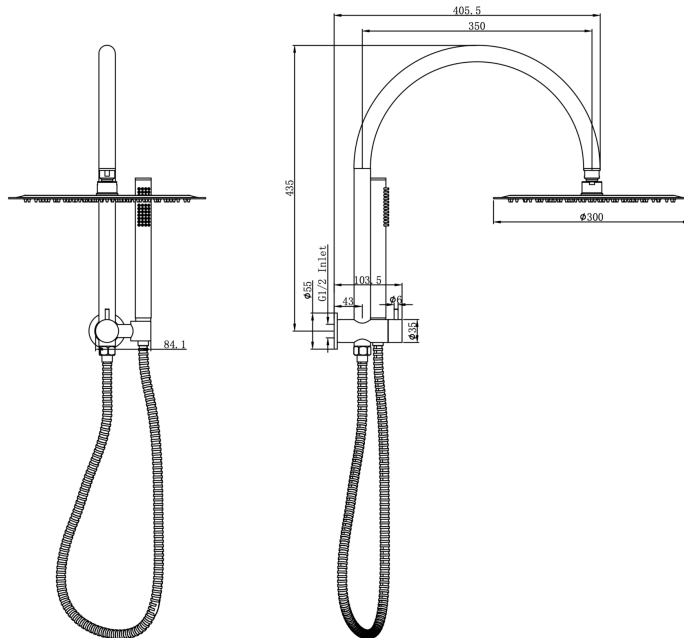

Archie Short Shower Combination with Slim Handpiece and 300mm Round Head

Product Specifications

Code:	ARC-36b-300R-CH
Finish:	Chrome
Barcode:	9339897024532
WELS Star:	3 Star
WELS Rating:	8.5L/Min
Spindle/Divertor:	1/2 Turn Ceramic Disc
Primary Material:	304 Stainless Steel
Special Features:	Spare Parts Available

ARC-36b-300R-AB
Aged Bronze
PVD

ARC-36b-300R-BB
Brushed Brass
PVD

ARC-36b-300R-BN
Brushed Nickel
Raw Brush

ARC-36b-300R-CH
Chrome
Electroplate

ARC-36b-300R-GM
Gunmetal
PVD

ARC-36b-300R-MB
Matte Black
Electroplate