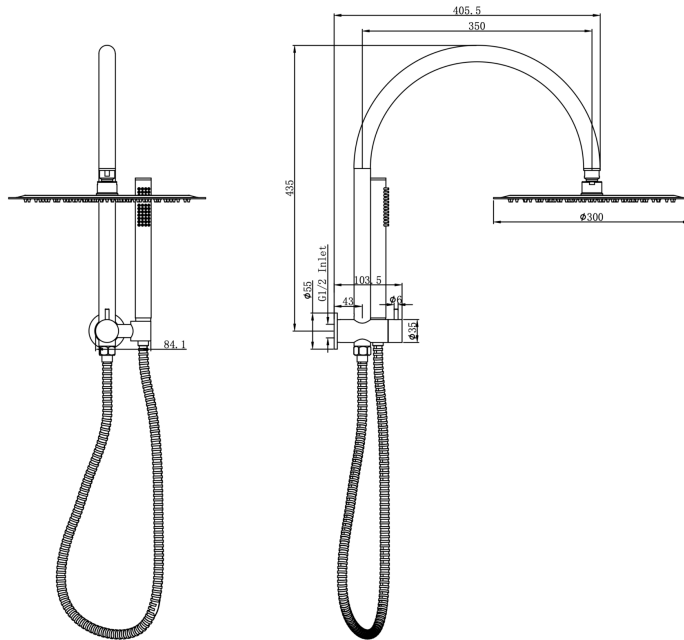

Archie Short Shower Combination with Slim Handpiece and 300mm Round Head

Product Specifications

Code:	ARC-36b-300R-GM
Finish:	Gunmetal
Barcode:	9339897024549
WELS Star:	3 Star
WELS Rating:	8.5L/Min
Spindle/Divertor:	1/2 Turn Ceramic Disc
Primary Material:	304 Stainless Steel
Special Features:	Spare Parts Available

	ARC-36b-300R-AB Aged Bronze PVD		ARC-36b-300R-BB Brushed Brass PVD		ARC-36b-300R-BN Brushed Nickel Raw Brush
	ARC-36b-300R-CH Chrome Electroplate		ARC-36b-300R-GM Gunmetal PVD		ARC-36b-300R-MB Matte Black Electroplate