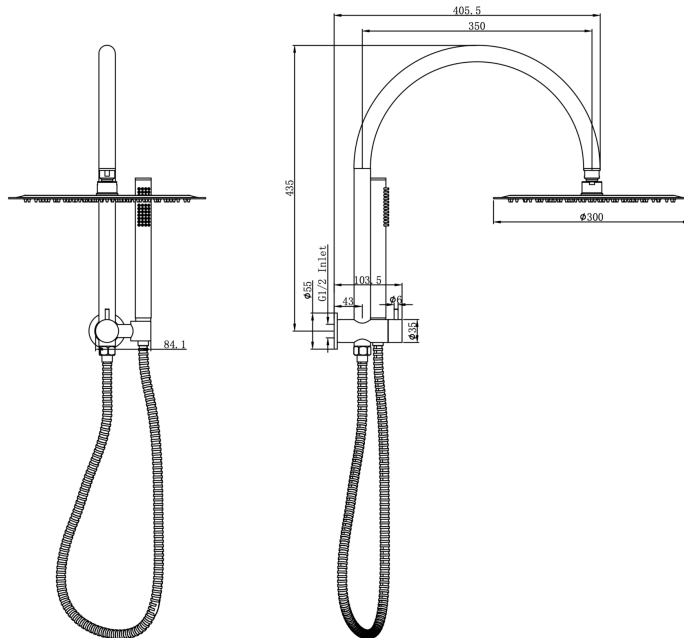

# Archie Short Shower Combination with Slim Handpiece and 300mm Round Head

## Product Specifications

Code:	ARC-36b-300R-MB
Finish:	Matte Black
Barcode:	9339897024556
WELS Star:	3 Star
WELS Rating:	8.5L/Min
Spindle/Divertor:	1/2 Turn Ceramic Disc
Primary Material:	304 Stainless Steel
Special Features:	Spare Parts Available

ARC-36b-300R-AB  
Aged Bronze  
PVD

ARC-36b-300R-BB  
Brushed Brass  
PVD

ARC-36b-300R-BN  
Brushed Nickel  
Raw Brush

ARC-36b-300R-CH  
Chrome  
Electroplate

ARC-36b-300R-GM  
Gunmetal  
PVD

ARC-36b-300R-MB  
Matte Black  
Electroplate