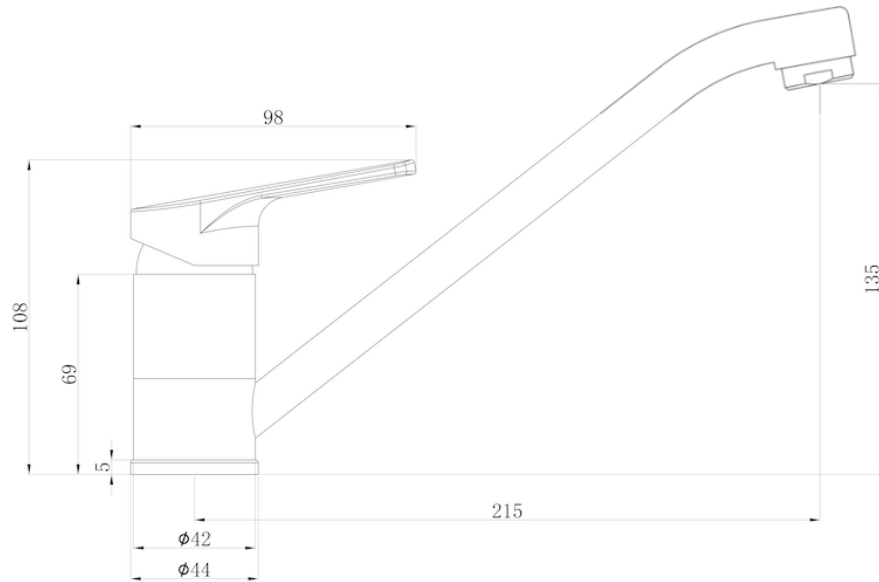

Banjo S3 Sink Mixer Eco

Product Specifications

Code:	BAN-S3-025S-CH
Finish:	Chrome
Barcode:	9339897022316
WELS Star:	6 Star
WELS Rating:	4.5L/Min
Cartridge:	Kerox 35mm Cartridge
Primary Material:	304 Stainless Steel
Special Features:	Spare Parts Available