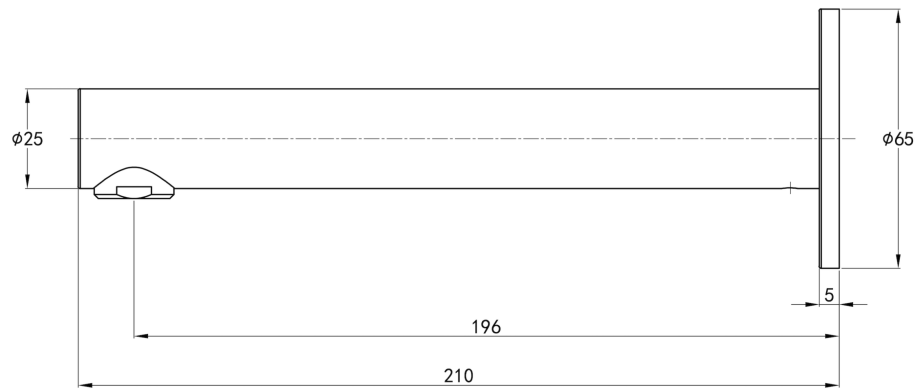

Banjo S3 Wall Mount Basin or Bath Spout

Product Specifications

Code:	BAN-S3-25W-CH
Finish:	Chrome
Barcode:	9339897022347
WELS Star:	5 Star
WELS Rating:	5.5L/Min
Primary Material:	304 Stainless Steel

Experience, *the difference.*