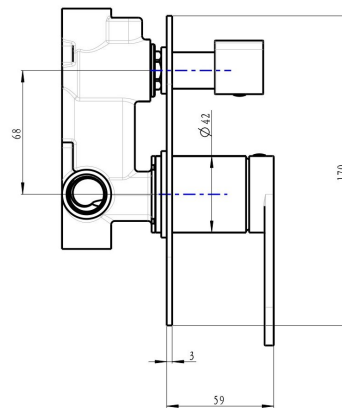

Capo 1-Plate Wall Mixer with Divertor

Product Specifications

Code:	CAP-04-1P-BB
Finish:	Brushed Brass
Barcode:	9339897014229
Cartridge:	Kerox 35mm Cartridge
Spindle/Divertor:	1/4 Turn Ceramic Disc
Primary Material:	Low Lead Brass
Technical Features:	Body: UNI-300
Special Features:	Spare Parts Available