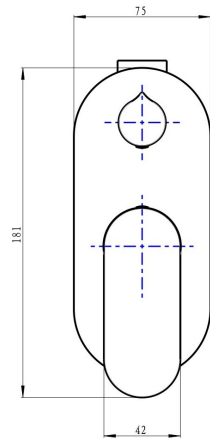

Capo 1-Plate Wall Mixer with Divertor

Product Specifications

Code:	CAP-04-1P-BB
Finish:	Brushed Brass
Barcode:	9339897014229
Cartridge:	Kerox 35mm Cartridge
Spindle/Divertor:	1/4 Turn Ceramic Disc
Primary Material:	Low Lead Brass
Technical Features:	Body: UNI-300
Special Features:	Spare Parts Available