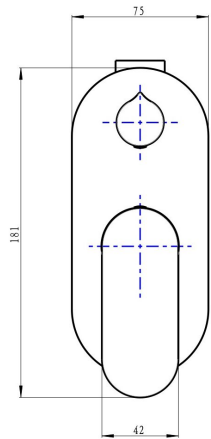

Capo 1-Plate Wall Mixer with Divertor

Product Specifications

Code:	CAP-04-1P-GM
Finish:	Gunmetal
Barcode:	9339897014236
Cartridge:	Kerox 35mm Cartridge
Spindle/Divertor:	1/4 Turn Ceramic Disc
Primary Material:	Low Lead Brass
Technical Features:	Body: UNI-300
Special Features:	Spare Parts Available