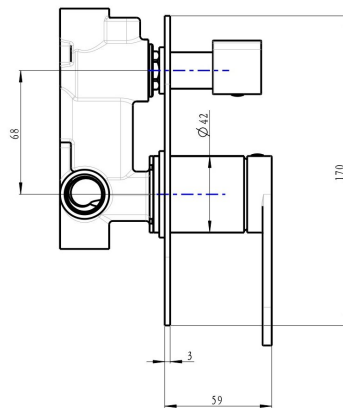

Capo 1-Plate Wall Mixer with Divertor

Product Specifications

Code:	CAP-04-1P-GM
Finish:	Gunmetal
Barcode:	9339897014236
Cartridge:	Kerox 35mm Cartridge
Spindle/Divertor:	1/4 Turn Ceramic Disc
Primary Material:	Low Lead Brass
Technical Features:	Body: UNI-300
Special Features:	Spare Parts Available