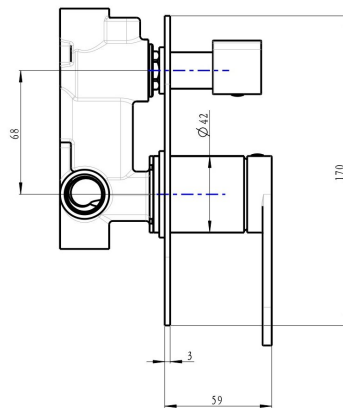

Capo 1-Plate Wall Mixer with Divertor

Product Specifications

Code:	CAP-04-1P-MB
Finish:	Matte Black
Barcode:	9339897014205
Cartridge:	Kerox 35mm Cartridge
Spindle/Divertor:	1/4 Turn Ceramic Disc
Primary Material:	Low Lead Brass
Technical Features:	Body: UNI-300
Special Features:	Spare Parts Available