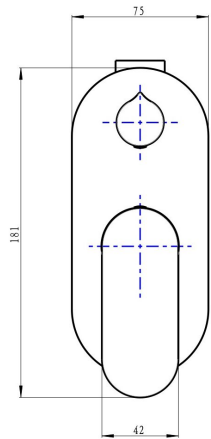

Capo 1-Plate Wall Mixer with Divertor

Product Specifications

Code:	CAP-04-1P-MB
Finish:	Matte Black
Barcode:	9339897014205
Cartridge:	Kerox 35mm Cartridge
Spindle/Divertor:	1/4 Turn Ceramic Disc
Primary Material:	Low Lead Brass
Technical Features:	Body: UNI-300
Special Features:	Spare Parts Available