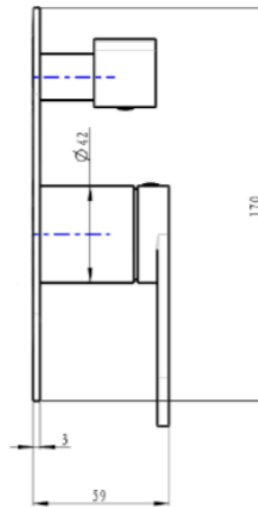

Capo 1-Plate Wall Mixer with Divertor Trim Kit

Product Specifications

Code:	CAP-04-1P-TK-BB
Finish:	Brushed Brass
Barcode:	9339897014274
Cartridge:	Kerox 35mm Cartridge
Spindle/Divertor:	1/4 Turn Ceramic Disc
Primary Material:	Low Lead Brass
Special Features:	Spare Parts Available