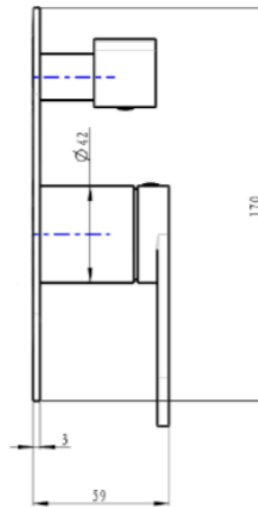

# Capo 1-Plate Wall Mixer with Divertor Trim Kit

## Product Specifications

Code:	CAP-04-1P-TK-BN
Finish:	Brushed Nickel
Barcode:	9339897014267
Cartridge:	Kerox 35mm Cartridge
Spindle/Divertor:	1/4 Turn Ceramic Disc
Primary Material:	Low Lead Brass
Special Features:	Spare Parts Available