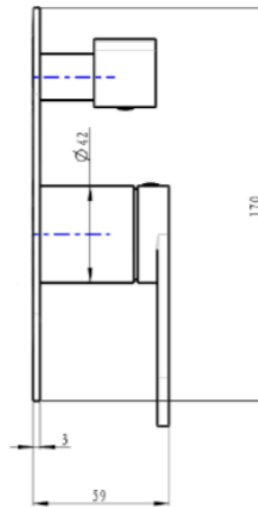

# Capo 1-Plate Wall Mixer with Divertor Trim Kit

## Product Specifications

Code:	CAP-04-1P-TK-CH
Finish:	Chrome
Barcode:	9339897014243
Cartridge:	Kerox 35mm Cartridge
Spindle/Divertor:	1/4 Turn Ceramic Disc
Primary Material:	Low Lead Brass
Special Features:	Spare Parts Available