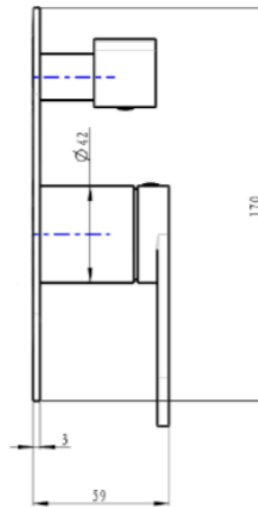

# Capo 1-Plate Wall Mixer with Divertor Trim Kit

## Product Specifications

Code:	CAP-04-1P-TK-GM
Finish:	Gunmetal
Barcode:	9339897014281
Cartridge:	Kerox 35mm Cartridge
Spindle/Divertor:	1/4 Turn Ceramic Disc
Primary Material:	Low Lead Brass
Special Features:	Spare Parts Available