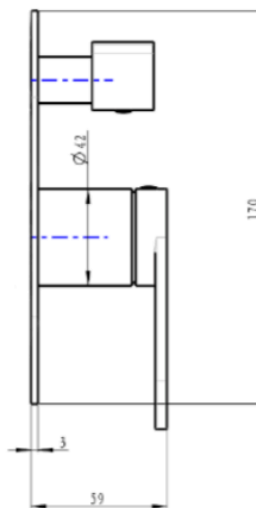

# Capo 1-Plate Wall Mixer with Divertor Trim Kit

## Product Specifications

Code:	CAP-04-1P-TK-MB
Finish:	Matte Black
Barcode:	9339897014250
Cartridge:	Kerox 35mm Cartridge
Spindle/Divertor:	1/4 Turn Ceramic Disc
Primary Material:	Low Lead Brass
Special Features:	Spare Parts Available