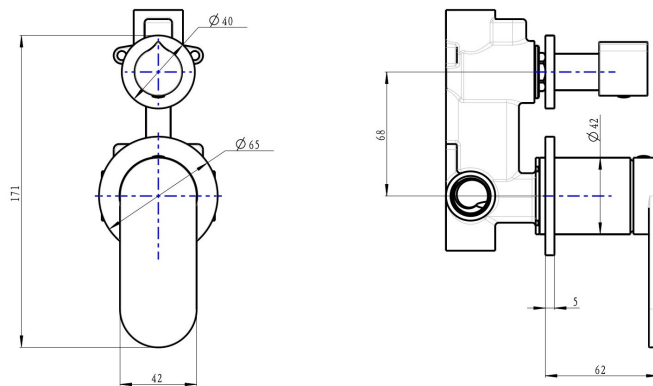

Capo 2-Plate Wall Mixer with Divertor

Product Specifications

Code:	CAP-04-2P-BB
Finish:	Brushed Brass
Barcode:	9339897014328
Cartridge:	Kerox 35mm Cartridge
Spindle/Divertor:	1/4 Turn Ceramic Disc
Primary Material:	Low Lead Brass
Technical Features:	Body: UNI-300
Special Features:	Spare Parts Available

CAP-04-2P-CH
Chrome
Electroplate

CAP-04-2P-BB
Brushed Brass
PVD

CAP-04-2P-BN
Brushed Nickel
PVD

CAP-04-2P-GM
Gunmetal
PVD

CAP-04-2P-MB
Matte Black
Electroplate

Lead Free

Experience, *the difference.*

LINSOL.COM.AU