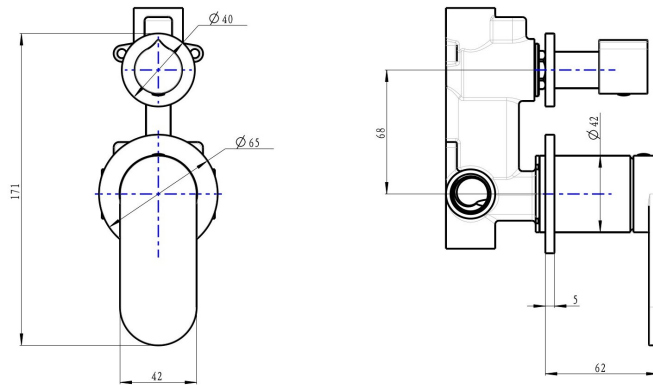

Capo 2-Plate Wall Mixer with Divertor

Product Specifications

Code:	CAP-04-2P-GM
Finish:	Gunmetal
Barcode:	9339897014335
Cartridge:	Kerox 35mm Cartridge
Spindle/Divertor:	1/4 Turn Ceramic Disc
Primary Material:	Low Lead Brass
Technical Features:	Body: UNI-300
Special Features:	Spare Parts Available

CAP-04-2P-CH
Chrome
Electroplate

CAP-04-2P-BB
Brushed Brass
PVD

CAP-04-2P-BN
Brushed Nickel
PVD

CAP-04-2P-GM
Gunmetal
PVD

CAP-04-2P-MB
Matte Black
Electroplate

Lead Free

Experience, the difference.

LINSOL.COM.AU