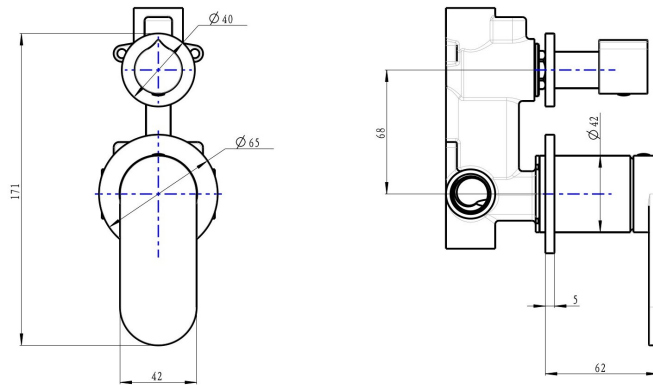

Capo 2-Plate Wall Mixer with Divertor

Product Specifications

Code:	CAP-04-2P-MB
Finish:	Matte Black
Barcode:	9339897014304
Cartridge:	Kerox 35mm Cartridge
Spindle/Divertor:	1/4 Turn Ceramic Disc
Primary Material:	Low Lead Brass
Technical Features:	Body: UNI-300
Special Features:	Spare Parts Available

CAP-04-2P-CH
Chrome
Electroplate

CAP-04-2P-BB
Brushed Brass
PVD

CAP-04-2P-BN
Brushed Nickel
PVD

CAP-04-2P-GM
Gunmetal
PVD

CAP-04-2P-MB
Matte Black
Electroplate

Lead Free

Experience, the difference.

LINSOL.COM.AU