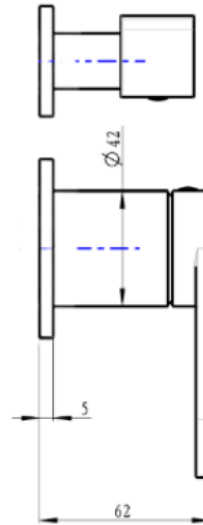

Capo 2-Plate Wall Mixer with Divertor Trim Kit

Product Specifications

Code: CAP-04-2P-TK-AB
Finish: Aged Bronze
Cartridge: Kerox 35mm Cartridge
Spindle/Divertor: 1/4 Turn Ceramic Disc
Primary Material: Low Lead Brass
Special Features: Spare Parts Available