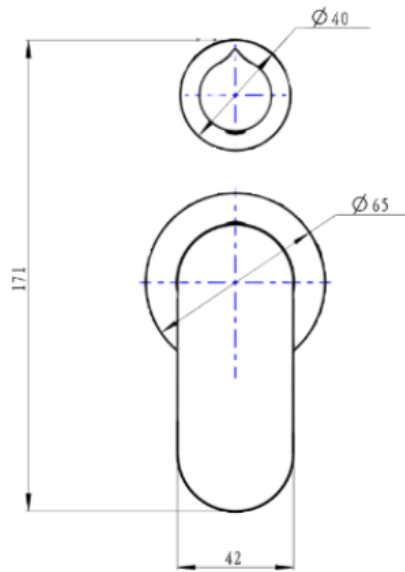

Capo 2-Plate Wall Mixer with Divertor Trim Kit

Product Specifications

Code: CAP-04-2P-TK-AB
Finish: Aged Bronze
Cartridge: Kerox 35mm Cartridge
Spindle/Divertor: 1/4 Turn Ceramic Disc
Primary Material: Low Lead Brass
Special Features: Spare Parts Available