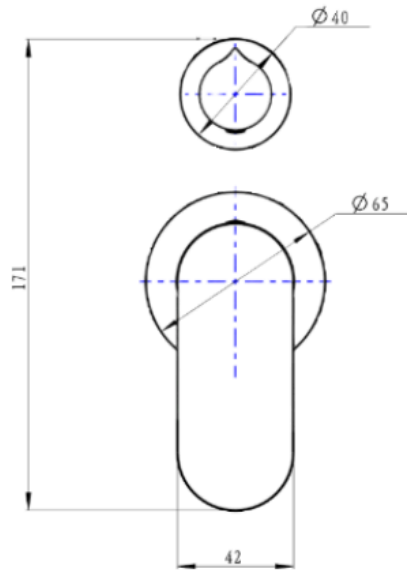

## Product Specifications

Code:	CAP-04-2P-TK-BB
Finish:	Brushed Brass
Barcode:	9339897014373
Cartridge:	Kerox 35mm Cartridge
Spindle/Divertor:	1/4 Turn Ceramic Disc
Primary Material:	Low Lead Brass
Special Features:	Spare Parts Available