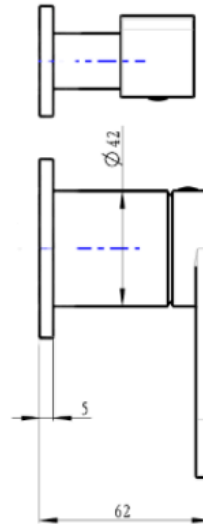

# Capo 2-Plate Wall Mixer with Divertor Trim Kit

## Product Specifications

Code:	CAP-04-2P-TK-BB
Finish:	Brushed Brass
Barcode:	9339897014373
Cartridge:	Kerox 35mm Cartridge
Spindle/Divertor:	1/4 Turn Ceramic Disc
Primary Material:	Low Lead Brass
Special Features:	Spare Parts Available