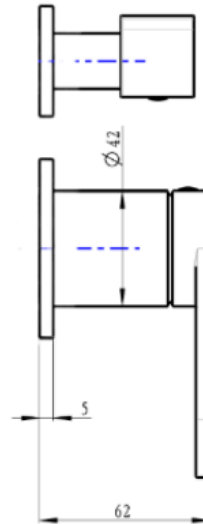

Capo 2-Plate Wall Mixer with Divertor Trim Kit

Product Specifications

Code:	CAP-04-2P-TK-BN
Finish:	Brushed Nickel
Barcode:	9339897014366
Cartridge:	Kerox 35mm Cartridge
Spindle/Divertor:	1/4 Turn Ceramic Disc
Primary Material:	Low Lead Brass
Special Features:	Spare Parts Available