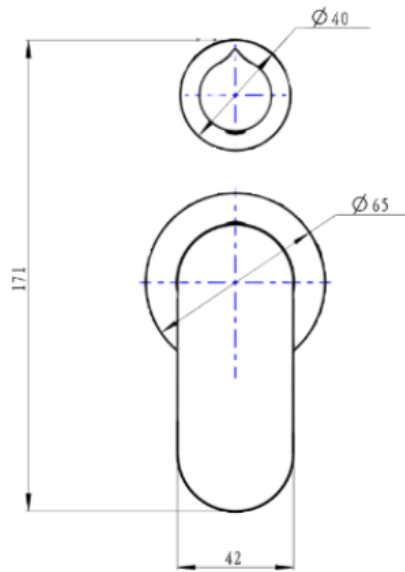

Capo 2-Plate Wall Mixer with Divertor Trim Kit

Product Specifications

Code:	CAP-04-2P-TK-BN
Finish:	Brushed Nickel
Barcode:	9339897014366
Cartridge:	Kerox 35mm Cartridge
Spindle/Divertor:	1/4 Turn Ceramic Disc
Primary Material:	Low Lead Brass
Special Features:	Spare Parts Available