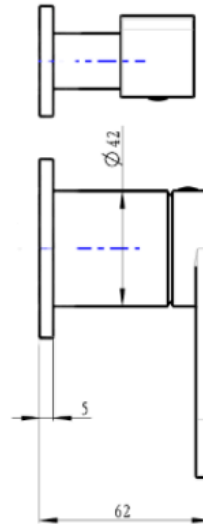

Capo 2-Plate Wall Mixer with Divertor Trim Kit

Product Specifications

Code: CAP-04-2P-TK-GM
 Finish: Gunmetal
 Barcode: 9339897014380
 Cartridge: Kerox 35mm Cartridge
 Spindle/Divertor: 1/4 Turn Ceramic Disc
 Primary Material: Low Lead Brass
 Special Features: Spare Parts Available