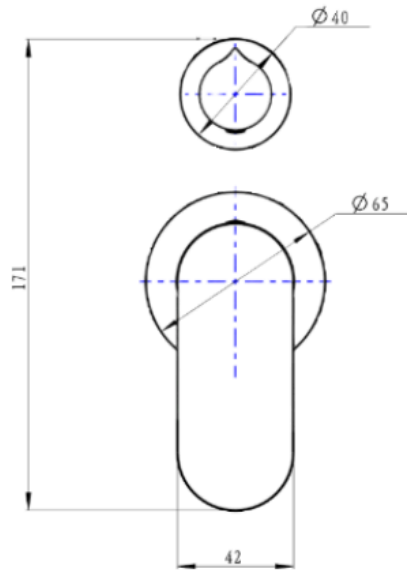

Capo 2-Plate Wall Mixer with Divertor Trim Kit

Product Specifications

Code: CAP-04-2P-TK-GM
 Finish: Gunmetal
 Barcode: 9339897014380
 Cartridge: Kerox 35mm Cartridge
 Spindle/Divertor: 1/4 Turn Ceramic Disc
 Primary Material: Low Lead Brass
 Special Features: Spare Parts Available