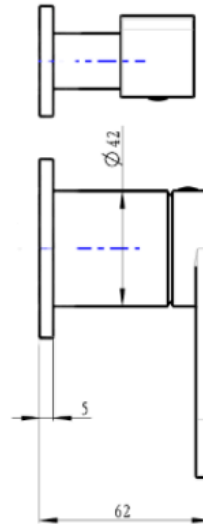

Capo 2-Plate Wall Mixer with Divertor Trim Kit

Product Specifications

Code:	CAP-04-2P-TK-MB
Finish:	Matte Black
Barcode:	9339897014359
Cartridge:	Kerox 35mm Cartridge
Spindle/Divertor:	1/4 Turn Ceramic Disc
Primary Material:	Low Lead Brass
Special Features:	Spare Parts Available