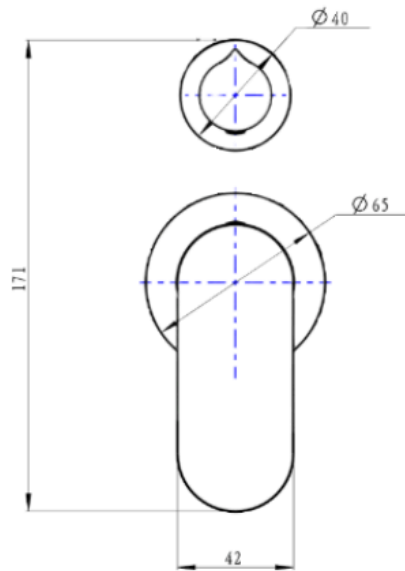

Capo 2-Plate Wall Mixer with Divertor Trim Kit

Product Specifications

Code:	CAP-04-2P-TK-MB
Finish:	Matte Black
Barcode:	9339897014359
Cartridge:	Kerox 35mm Cartridge
Spindle/Divertor:	1/4 Turn Ceramic Disc
Primary Material:	Low Lead Brass
Special Features:	Spare Parts Available