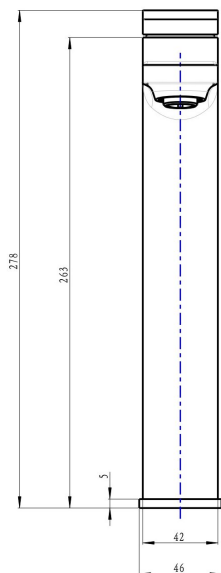

Capo Tall Basin Mixer

Product Specifications

Code:	CAP-05-AB
Finish:	Aged Bronze
WELS Star:	5 Star
WELS Rating:	6L/Min
Cartridge:	Kerox 35mm Cartridge
Primary Material:	Low Lead Brass
Special Features:	Spare Parts Available