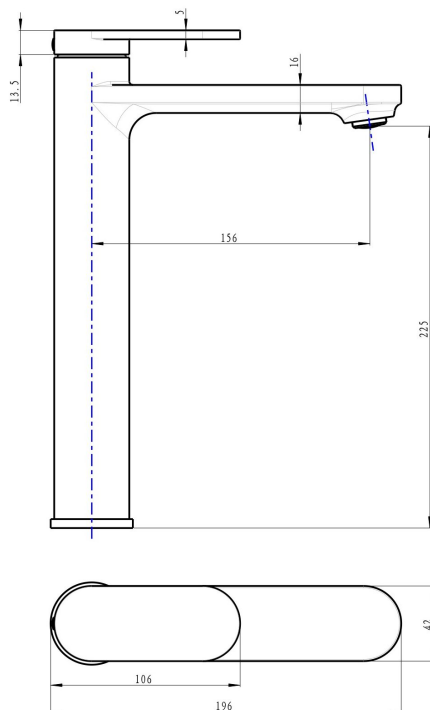

Capo Tall Basin Mixer

Product Specifications

Code:	CAP-05-AB
Finish:	Aged Bronze
WELS Star:	5 Star
WELS Rating:	6L/Min
Cartridge:	Kerox 35mm Cartridge
Primary Material:	Low Lead Brass
Special Features:	Spare Parts Available