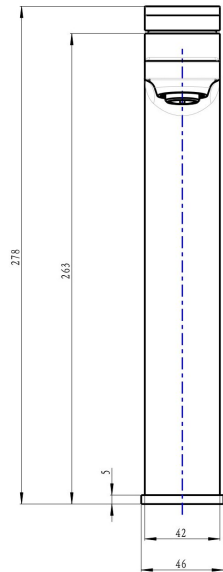

Capo Tall Basin Mixer

Product Specifications

Code:	CAP-05-BN
Finish:	Brushed Nickel
Barcode:	9339897013963
WELS Star:	5 Star
WELS Rating:	6L/Min
Cartridge:	Kerox 35mm Cartridge
Primary Material:	Low Lead Brass
Special Features:	Spare Parts Available