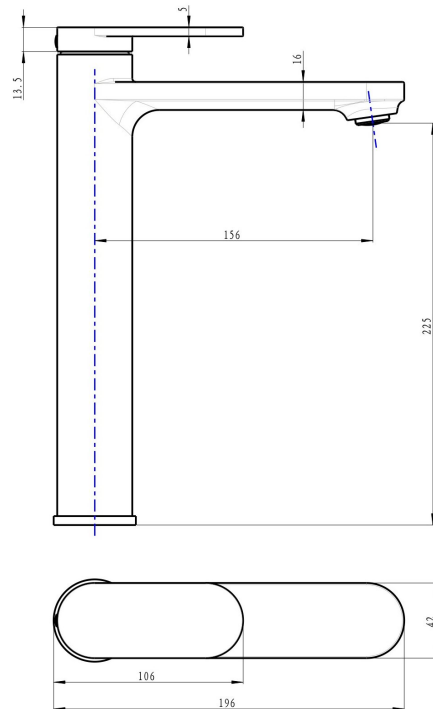

Capo Tall Basin Mixer

Product Specifications

Code:	CAP-05-BN
Finish:	Brushed Nickel
Barcode:	9339897013963
WELS Star:	5 Star
WELS Rating:	6L/Min
Cartridge:	Kerox 35mm Cartridge
Primary Material:	Low Lead Brass
Special Features:	Spare Parts Available