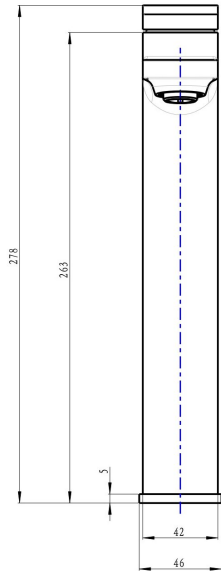

Capo Tall Basin Mixer

Product Specifications

Code:	CAP-05-CH
Finish:	Chrome
Barcode:	9339897013949
WELS Star:	5 Star
WELS Rating:	6L/Min
Cartridge:	Kerox 35mm Cartridge
Primary Material:	Low Lead Brass
Special Features:	Spare Parts Available