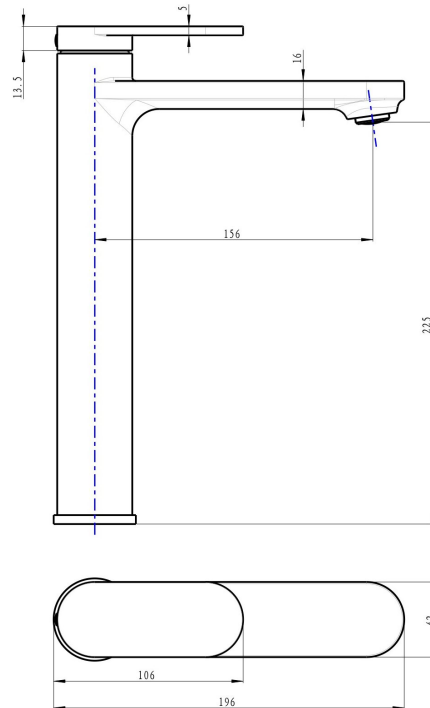

Capo Tall Basin Mixer

Product Specifications

Code:	CAP-05-CH
Finish:	Chrome
Barcode:	9339897013949
WELS Star:	5 Star
WELS Rating:	6L/Min
Cartridge:	Kerox 35mm Cartridge
Primary Material:	Low Lead Brass
Special Features:	Spare Parts Available