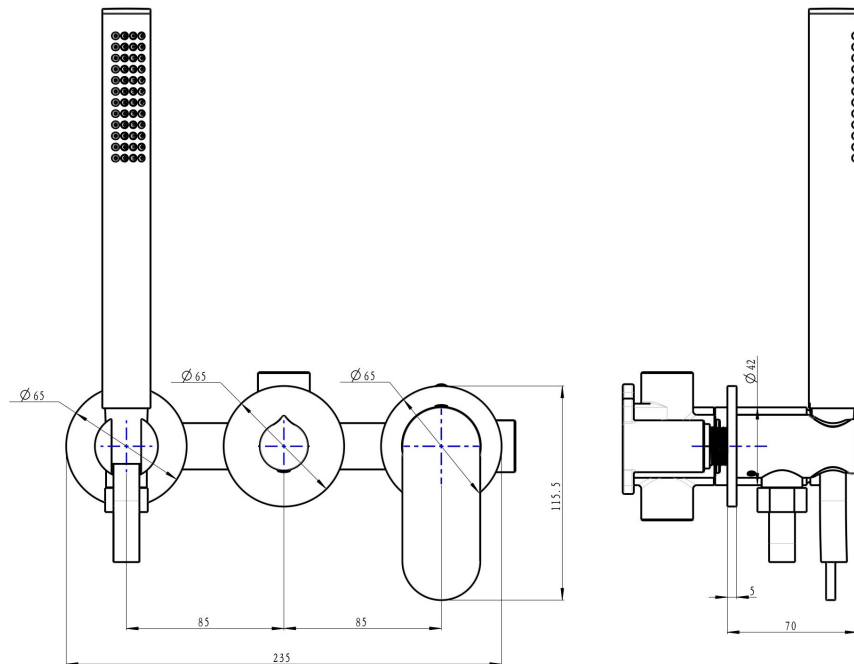

Capo 3-Plate Wall Mixer with Hand Shower

Product Specifications

Code:	CAP-07-3P-BN
Finish:	Brushed Nickel
Barcode:	9339897014113
WELS Star:	3 Star
WELS Rating:	8.5L/Min
Cartridge:	Kerox 35mm Cartridge
Spindle/Divertor:	1/4 Turn Ceramic Disc
Primary Material:	Low Lead Brass
Technical Features:	Body: UNI-400
Special Features:	Spare Parts Available

CAP-07-3P-MB
Matte Black
Electroplate

CAP-07-3P-CH
Chrome
Electroplate

CAP-07-3P-BB
Brushed Brass
PVD

CAP-07-3P-BN
Brushed Nickel
PVD

CAP-07-3P-GM
Gunmetal
PVD

Lead Free

Experience, *the difference.*

LINSOL.COM.AU