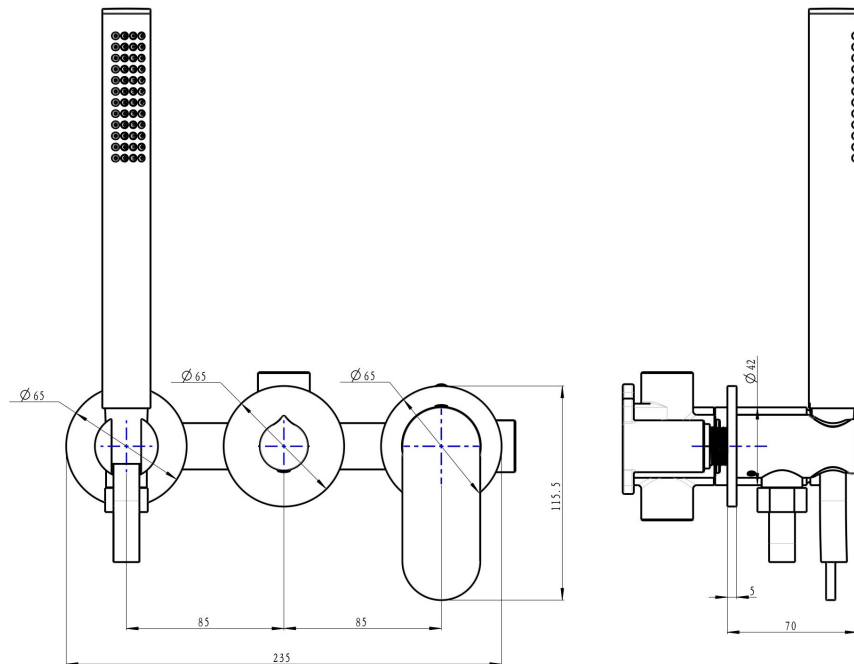

Capo 3-Plate Wall Mixer with Hand Shower

Product Specifications

Code:	CAP-07-3P-CH
Finish:	Chrome
Barcode:	9339897014090
WELS Star:	3 Star
WELS Rating:	8.5L/Min
Cartridge:	Kerox 35mm Cartridge
Spindle/Divertor:	1/4 Turn Ceramic Disc
Primary Material:	Low Lead Brass
Technical Features:	Body: UNI-400
Special Features:	Spare Parts Available

CAP-07-3P-MB
Matte Black
Electroplate

CAP-07-3P-CH
Chrome
Electroplate

CAP-07-3P-BB
Brushed Brass
PVD

CAP-07-3P-BN
Brushed Nickel
PVD

CAP-07-3P-GM
Gunmetal
PVD

Lead Free

Experience, *the difference.*

LINSOL.COM.AU