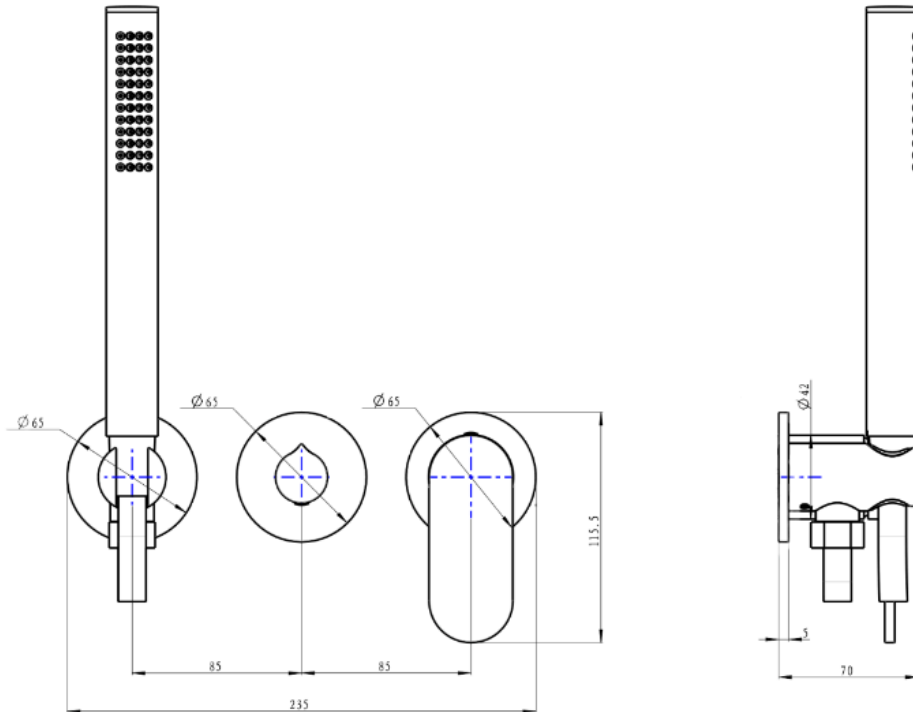

Capo 3-Plate Wall Mixer with Hand Shower Trim Kit

Product Specifications

Code:	CAP-07-3P-TK-BB
Finish:	Brushed Brass
Barcode:	9339897014175
WELS Star:	3 Star
WELS Rating:	8.5L/Min
Cartridge:	Kerox 35mm Cartridge
Spindle/Divertor:	1/4 Turn Ceramic Disc
Primary Material:	Low Lead Brass
Special Features:	Spare Parts Available

	CAP-07-3P-TK-BB Brushed Brass PVD		CAP-07-3P-TK-BN Brushed Nickel PVD		CAP-07-3P-TK-CH Chrome Electroplate
	CAP-07-3P-TK-GM Gunmetal PVD		CAP-07-3P-TK-MB Matte Black Electroplate		

Experience, *the difference.*