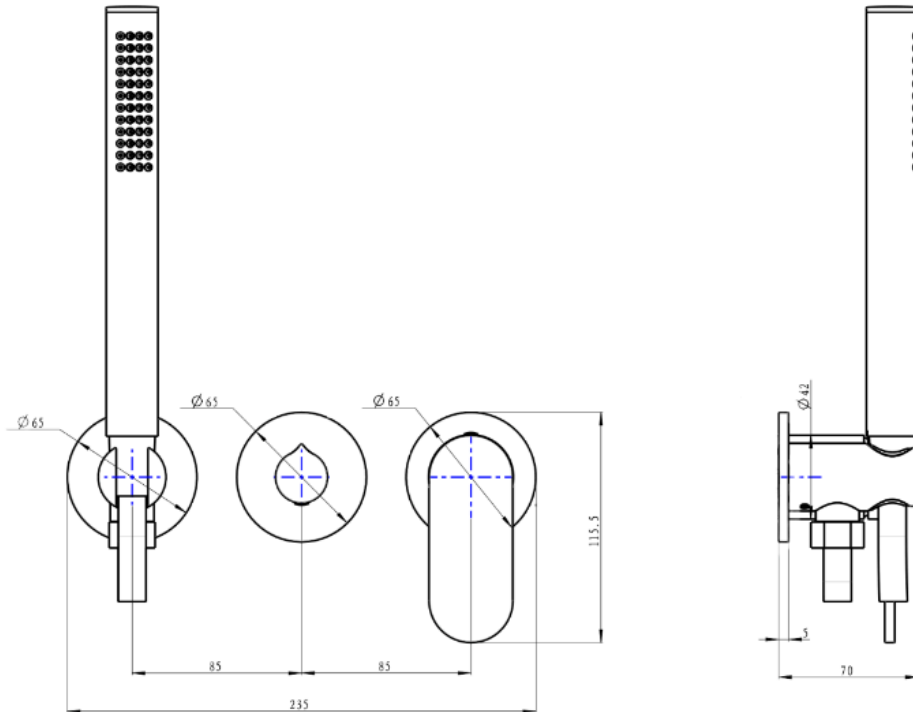

# Capo 3-Plate Wall Mixer with Hand Shower Trim Kit

## Product Specifications

Code:	CAP-07-3P-TK-CH
Finish:	Chrome
Barcode:	9339897014144
WELS Star:	3 Star
WELS Rating:	8.5L/Min
Cartridge:	Kerox 35mm Cartridge
Spindle/Divertor:	1/4 Turn Ceramic Disc
Primary Material:	Low Lead Brass
Special Features:	Spare Parts Available