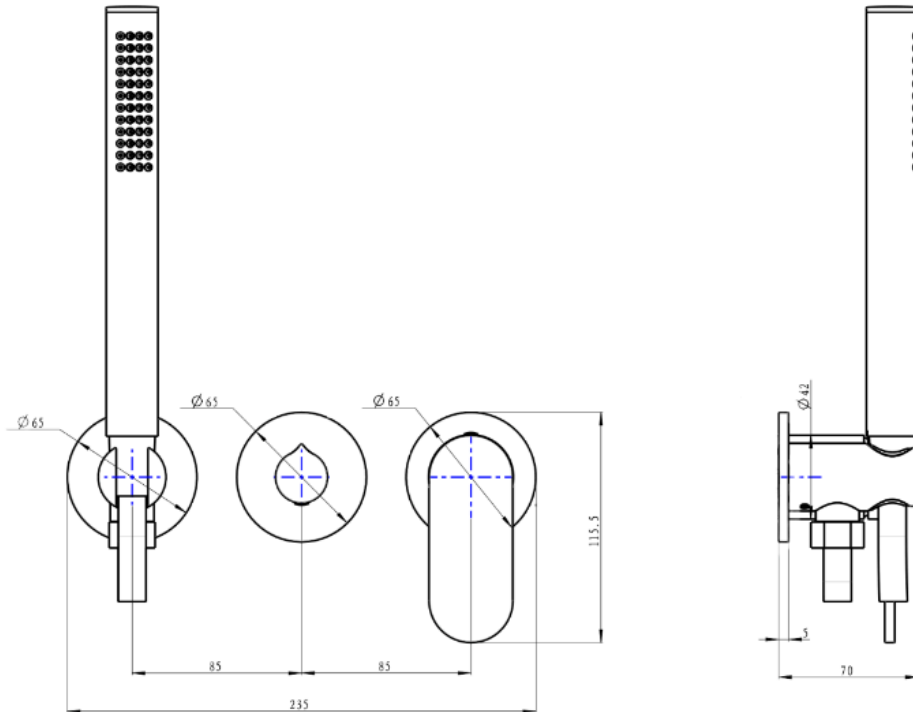

Capo 3-Plate Wall Mixer with Hand Shower Trim Kit

Product Specifications

Code:	CAP-07-3P-TK-GM
Finish:	Gunmetal
Barcode:	9339897014182
WELS Star:	3 Star
WELS Rating:	8.5L/Min
Cartridge:	Kerox 35mm Cartridge
Spindle/Divertor:	1/4 Turn Ceramic Disc
Primary Material:	Low Lead Brass
Special Features:	Spare Parts Available

	CAP-07-3P-TK-BB Brushed Brass PVD		CAP-07-3P-TK-BN Brushed Nickel PVD		CAP-07-3P-TK-CH Chrome Electroplate
	CAP-07-3P-TK-GM Gunmetal PVD		CAP-07-3P-TK-MB Matte Black Electroplate		

Experience, *the difference.*