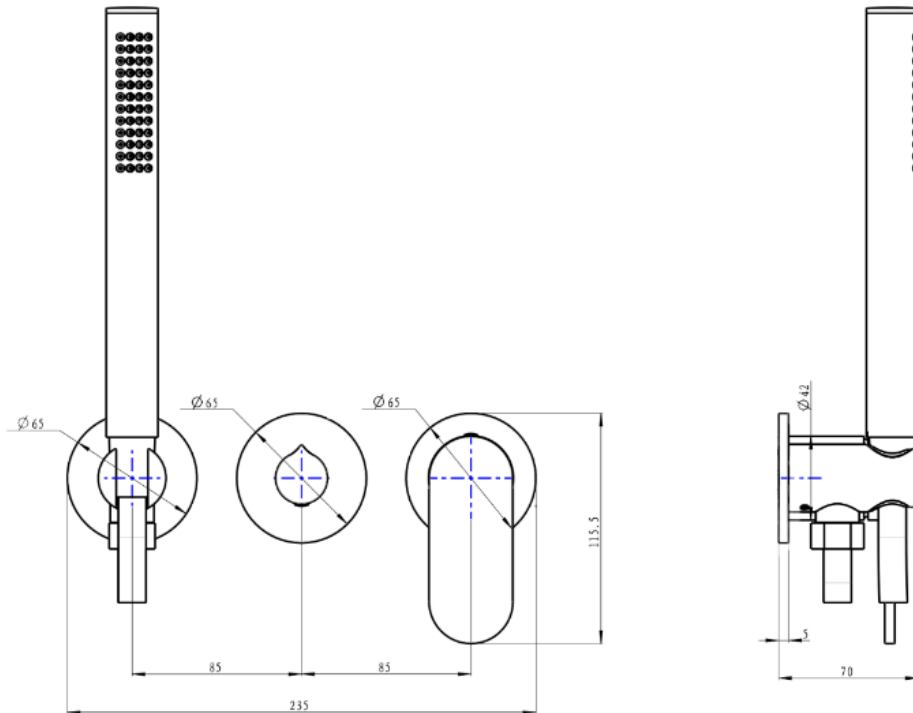

# Capo 3-Plate Wall Mixer with Hand Shower Trim Kit

## Product Specifications

Code:	CAP-07-3P-TK-MB
Finish:	Matte Black
Barcode:	9339897014151
WELS Star:	3 Star
WELS Rating:	8.5L/Min
Cartridge:	Kerox 35mm Cartridge
Spindle/Divertor:	1/4 Turn Ceramic Disc
Primary Material:	Low Lead Brass
Special Features:	Spare Parts Available