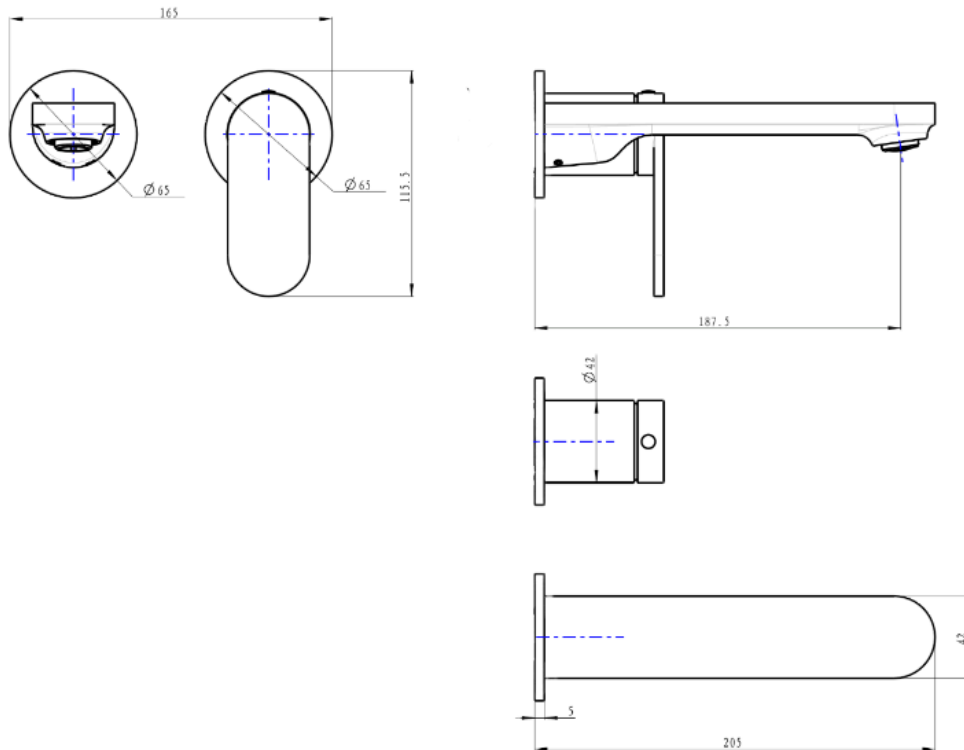

Capo 2-Plate Wall Basin or Bath Mixer Trim Kit

Product Specifications

Code:	CAP-09-2P-TK-AB
Finish:	Aged Bronze
WELS Star:	5 Star
WELS Rating:	5L/Min
Cartridge:	Kerox 35mm Cartridge
Primary Material:	Low Lead Brass
Special Features:	Spare Parts Available