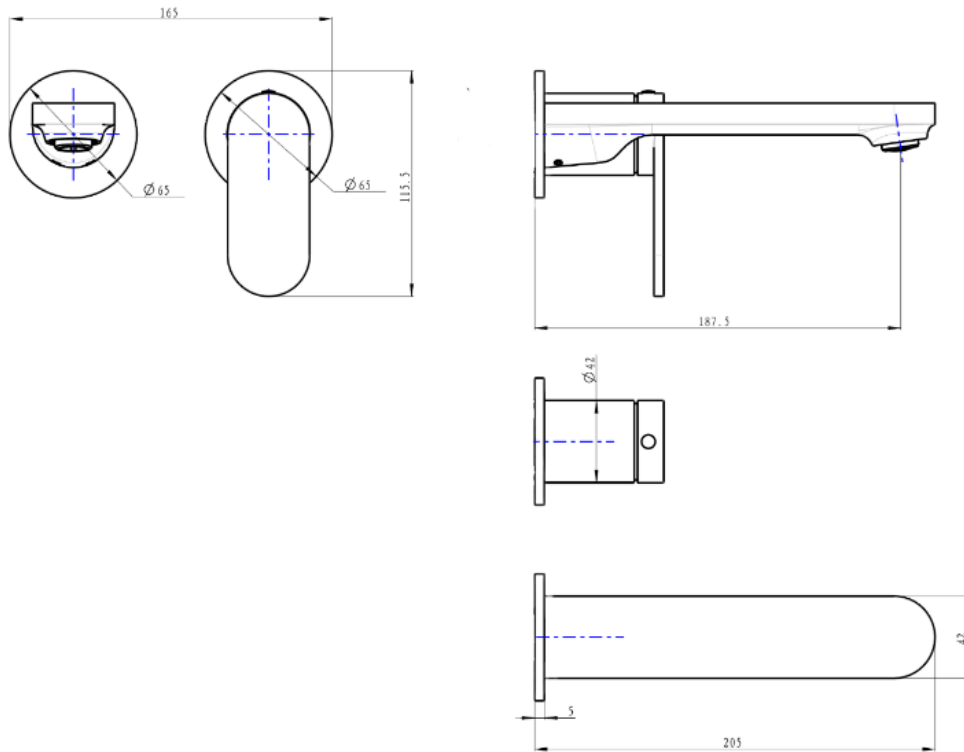

Capo 2-Plate Wall Basin or Bath Mixer Trim Kit

Product Specifications

Code:	CAP-09-2P-TK-BB
Finish:	Brushed Brass
Barcode:	9339897014670
WELS Star:	5 Star
WELS Rating:	5L/Min
Cartridge:	Kerox 35mm Cartridge
Primary Material:	Low Lead Brass
Special Features:	Spare Parts Available Push to Fit Adapter