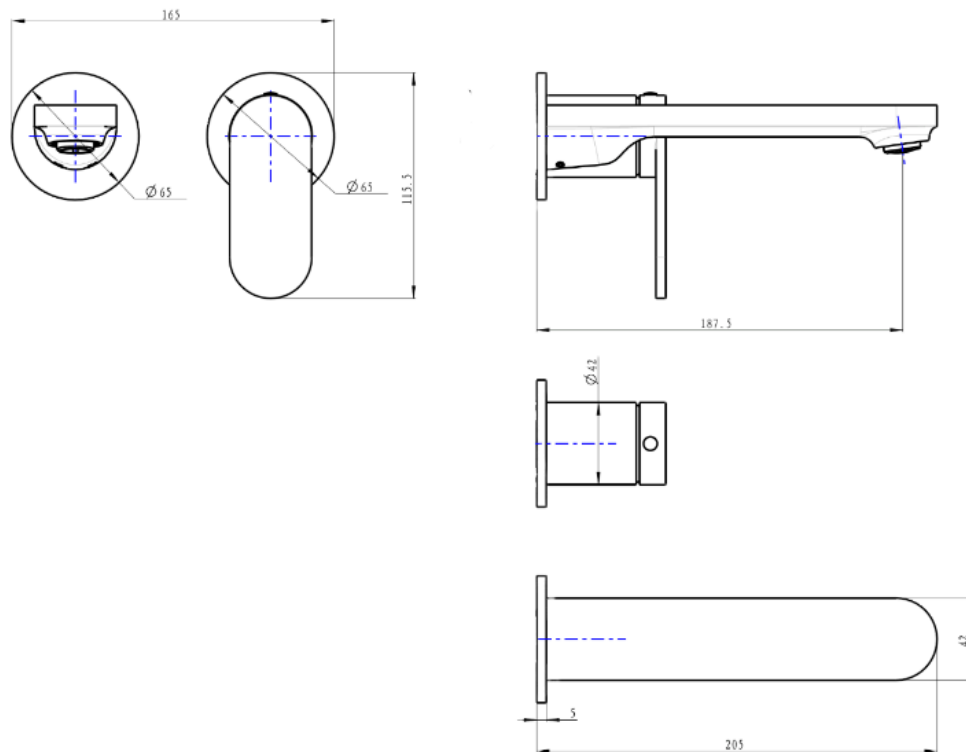

Capo 2-Plate Wall Basin or Bath Mixer Trim Kit

Product Specifications

Code:	CAP-09-2P-TK-BN
Finish:	Brushed Nickel
Barcode:	9339897014663
WELS Star:	5 Star
WELS Rating:	5L/Min
Cartridge:	Kerox 35mm Cartridge
Primary Material:	Low Lead Brass
Special Features:	Spare Parts Available Push to Fit Adapter