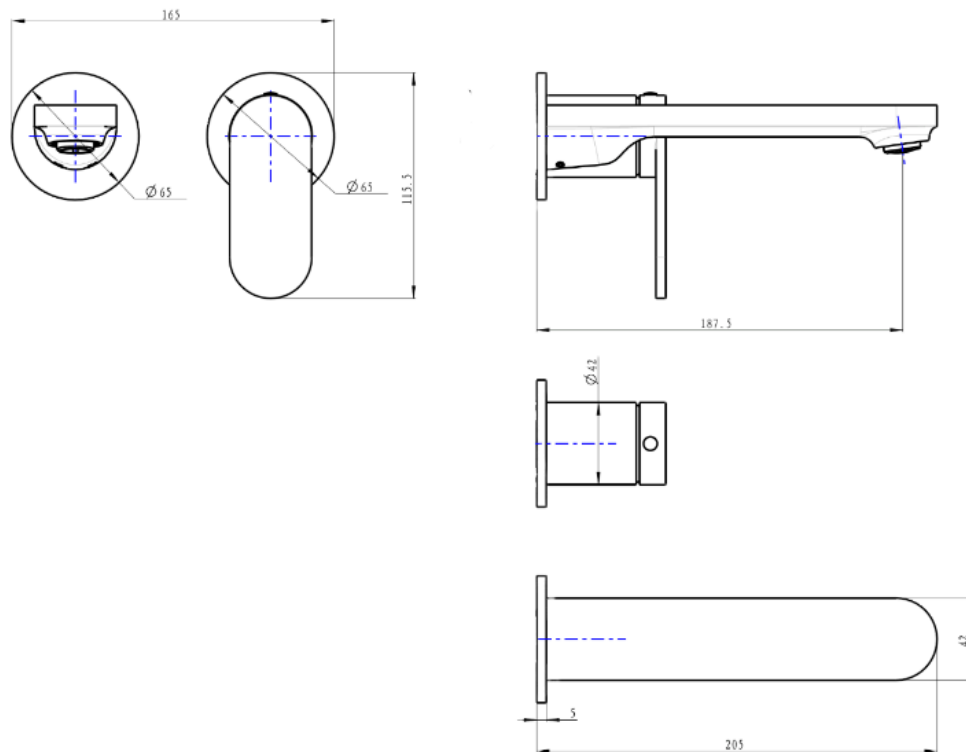

Capo 2-Plate Wall Basin or Bath Mixer Trim Kit

Product Specifications

Code:	CAP-09-2P-TK-CH
Finish:	Chrome
Barcode:	9339897014649
WELS Star:	5 Star
WELS Rating:	5L/Min
Cartridge:	Kerox 35mm Cartridge
Primary Material:	Low Lead Brass
Special Features:	Spare Parts Available Push to Fit Adapter