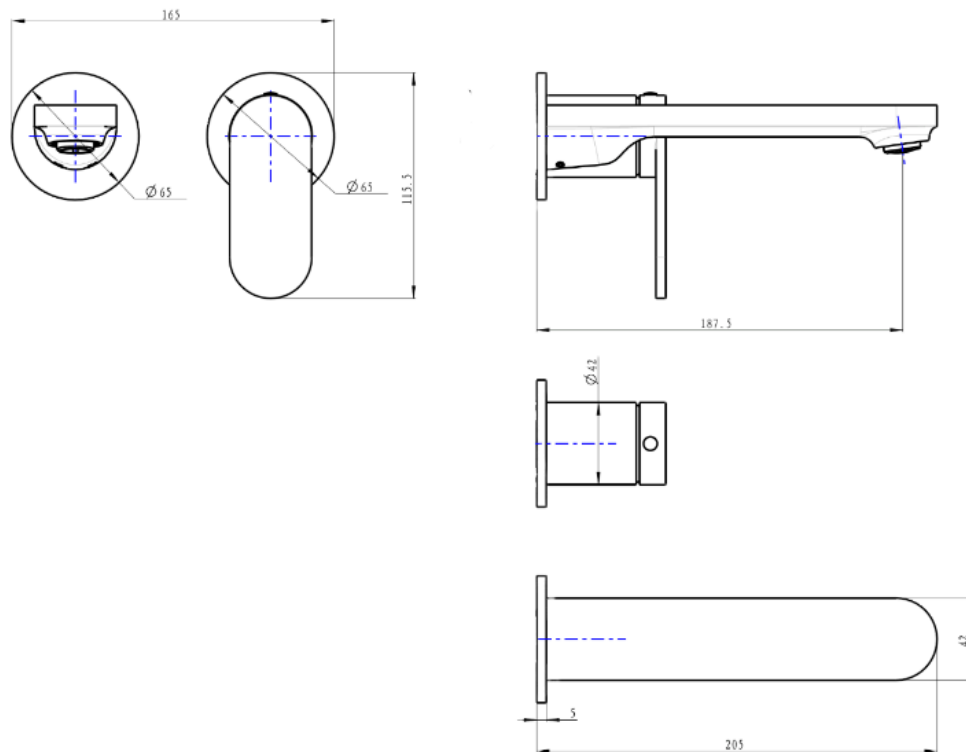

# Capo 2-Plate Wall Basin or Bath Mixer Trim Kit

## Product Specifications

Code:	CAP-09-2P-TK-GM
Finish:	Gunmetal
Barcode:	9339897014687
WELS Star:	5 Star
WELS Rating:	5L/Min
Cartridge:	Kerox 35mm Cartridge
Primary Material:	Low Lead Brass
Special Features:	Spare Parts Available Push to Fit Adapter