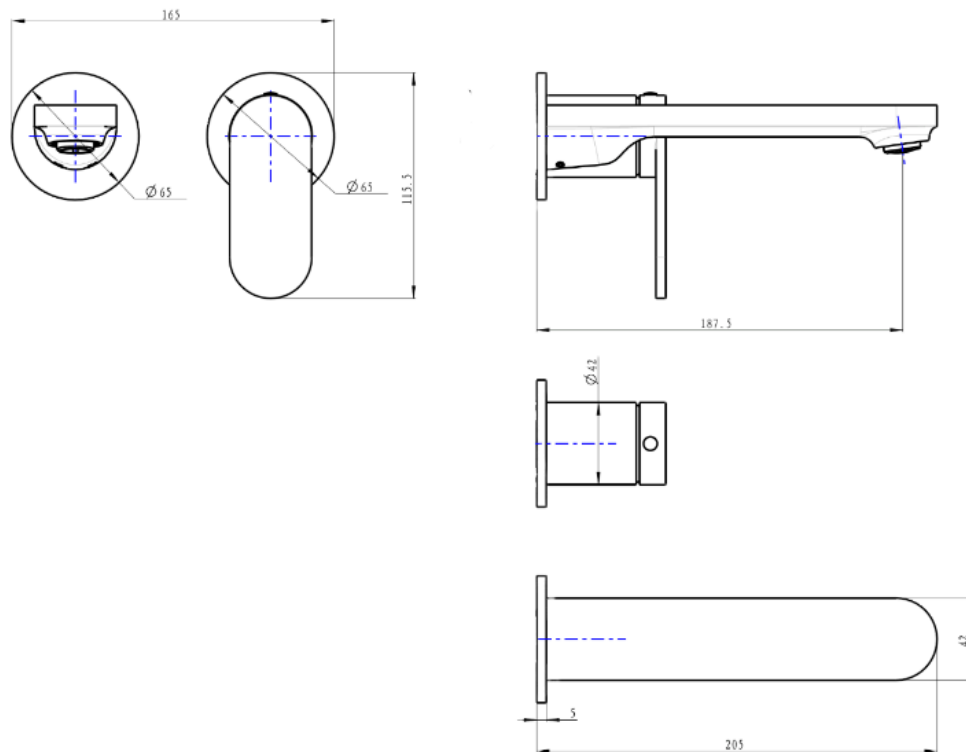

Capo 2-Plate Wall Basin or Bath Mixer Trim Kit

Product Specifications

Code:	CAP-09-2P-TK-MB
Finish:	Matte Black
Barcode:	9339897014656
WELS Star:	5 Star
WELS Rating:	5L/Min
Cartridge:	Kerox 35mm Cartridge
Primary Material:	Low Lead Brass
Special Features:	Spare Parts Available Push to Fit Adapter