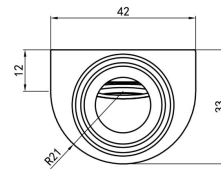

Capo Wall Mount Basin or Bath Spout

Product Specifications

Code:	CAP-25W-AB
Finish:	Aged Bronze
WELS Star:	5 Star
WELS Rating:	5L/Min
Primary Material:	Low Lead Brass
Special Features:	Spare Parts Available