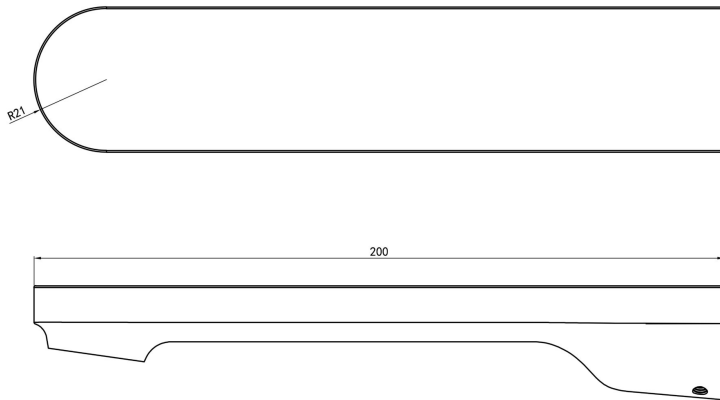

Capo Wall Mount Basin or Bath Spout

Product Specifications

Code:	CAP-25W-AB
Finish:	Aged Bronze
WELS Star:	5 Star
WELS Rating:	5L/Min
Primary Material:	Low Lead Brass
Special Features:	Spare Parts Available