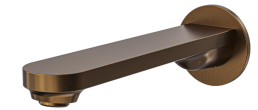

Capo Wall Mount Basin or Bath Spout

Product Specifications

Code:	CAP-25W-AB
Finish:	Aged Bronze
WELS Star:	5 Star
WELS Rating:	5L/Min
Primary Material:	Low Lead Brass
Special Features:	Spare Parts Available

CAP-25W-AB
Aged Bronze
PVD

CAP-25W-CH
Chrome
Electroplate

CAP-25W-BB
Brushed Brass
PVD

CAP-25W-MB
Matte Black
Electroplate

CAP-25W-BN
Brushed Nickel
PVD

CAP-25W-GM
Gunmetal
PVD

Lead Free

Experience, *the difference.*