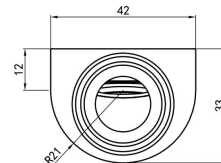

Capo Wall Mount Basin or Bath Spout

Product Specifications

Code:	CAP-25W-BB
Finish:	Brushed Brass
Barcode:	9339897023733
WELS Star:	5 Star
WELS Rating:	5L/Min
Primary Material:	Low Lead Brass
Special Features:	Spare Parts Available Push to Fit Adapter