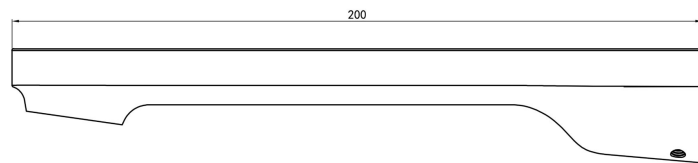

Capo Wall Mount Basin or Bath Spout

Product Specifications

Code:	CAP-25W-BB
Finish:	Brushed Brass
Barcode:	9339897023733
WELS Star:	5 Star
WELS Rating:	5L/Min
Primary Material:	Low Lead Brass
Special Features:	Spare Parts Available Push to Fit Adapter