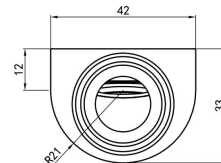

## Product Specifications

Code:	CAP-25W-BN
Finish:	Brushed Nickel
Barcode:	9339897022279
WELS Star:	5 Star
WELS Rating:	5L/Min
Primary Material:	Low Lead Brass
Special Features:	Spare Parts Available Push to Fit Adapter