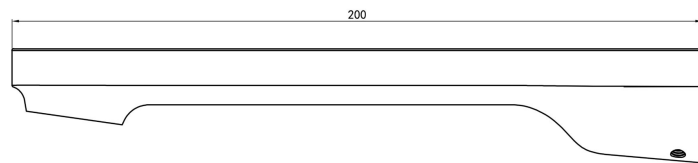

# Capo Wall Mount Basin or Bath Spout

## Product Specifications

Code:	CAP-25W-BN
Finish:	Brushed Nickel
Barcode:	9339897022279
WELS Star:	5 Star
WELS Rating:	5L/Min
Primary Material:	Low Lead Brass
Special Features:	Spare Parts Available Push to Fit Adapter