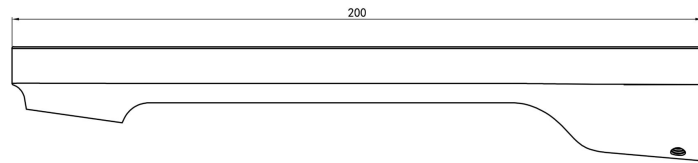

# Capo Wall Mount Basin or Bath Spout

## Product Specifications

Code:	CAP-25W-CH
Finish:	Chrome
Barcode:	9339897022286
WELS Star:	5 Star
WELS Rating:	5L/Min
Primary Material:	Low Lead Brass
Special Features:	Spare Parts Available Push to Fit Adapter