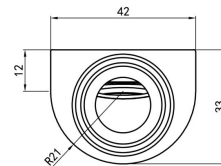

## Product Specifications

Code:	CAP-25W-CH
Finish:	Chrome
Barcode:	9339897022286
WELS Star:	5 Star
WELS Rating:	5L/Min
Primary Material:	Low Lead Brass
Special Features:	Spare Parts Available Push to Fit Adapter