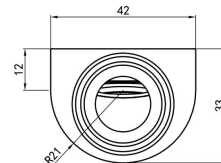

Capo Wall Mount Basin or Bath Spout

Product Specifications

Code:	CAP-25W-GM
Finish:	Gunmetal
Barcode:	9339897023726
WELS Star:	5 Star
WELS Rating:	5L/Min
Primary Material:	Low Lead Brass
Special Features:	Spare Parts Available Push to Fit Adapter