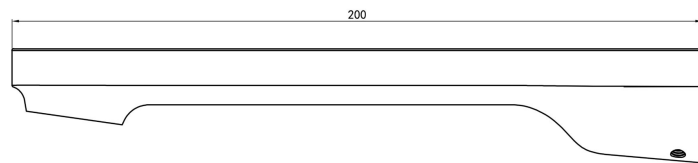

Capo Wall Mount Basin or Bath Spout

Product Specifications

Code:	CAP-25W-GM
Finish:	Gunmetal
Barcode:	9339897023726
WELS Star:	5 Star
WELS Rating:	5L/Min
Primary Material:	Low Lead Brass
Special Features:	Spare Parts Available Push to Fit Adapter