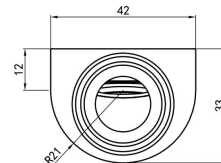

Capo Wall Mount Basin or Bath Spout

Product Specifications

Code:	CAP-25W-MB
Finish:	Matte Black
Barcode:	9339897022293
WELS Star:	5 Star
WELS Rating:	5L/Min
Primary Material:	Low Lead Brass
Special Features:	Spare Parts Available Push to Fit Adapter