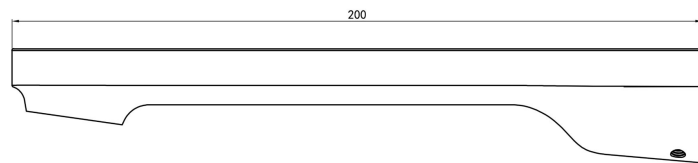

Capo Wall Mount Basin or Bath Spout

Product Specifications

Code:	CAP-25W-MB
Finish:	Matte Black
Barcode:	9339897022293
WELS Star:	5 Star
WELS Rating:	5L/Min
Primary Material:	Low Lead Brass
Special Features:	Spare Parts Available Push to Fit Adapter