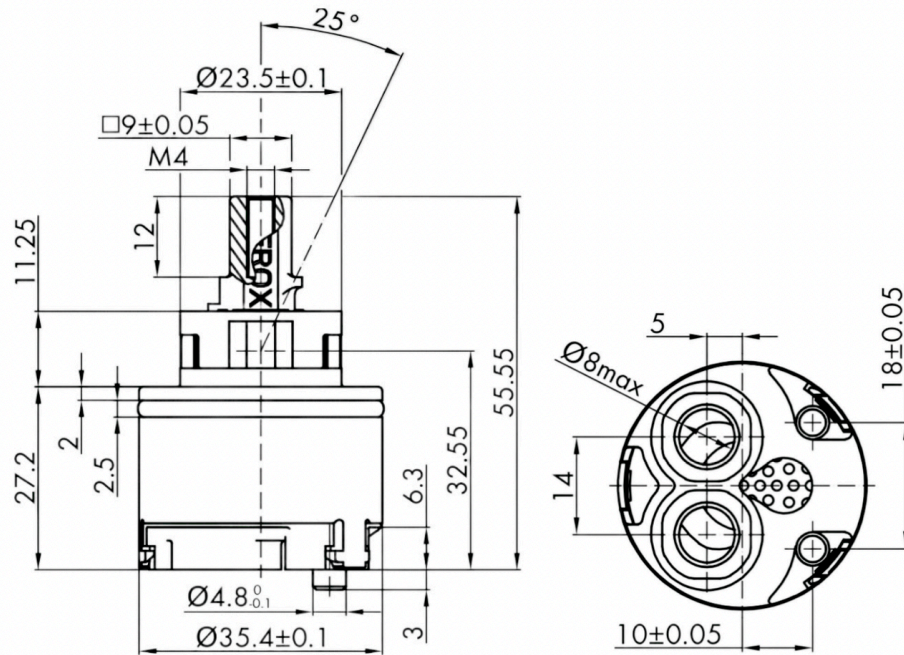

## Product Specifications

<b>Code:</b>	CART-K35-AS
<b>Finish:</b>	N/A
<b>Barcode:</b>	9339897006491
<b>Cartridge:</b>	Kerox 35mm Cartridge
<b>Primary Material:</b>	N/A
<b>Technical Features:</b>	Contact our Team for Compatibility with your Product