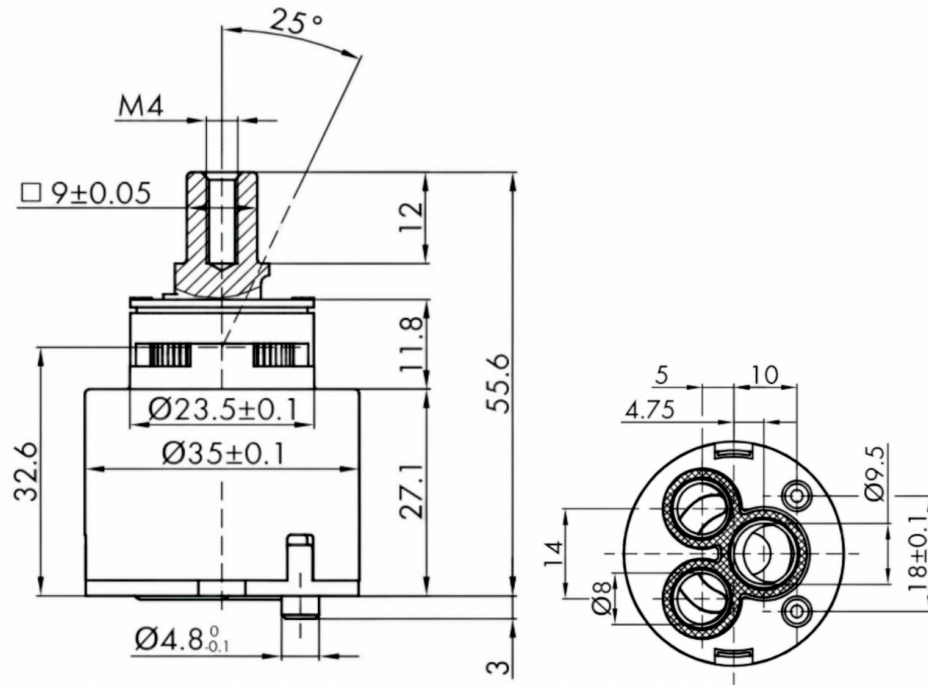

Kerox K-35A Cartridge with Anti Scald

Product Specifications

Code:	CART-K35A
Finish:	N/A
Barcode:	9339897005951
Cartridge:	Kerox 35mm Cartridge
Primary Material:	N/A
Technical Features:	Contact our Team for Compatibility with your Product