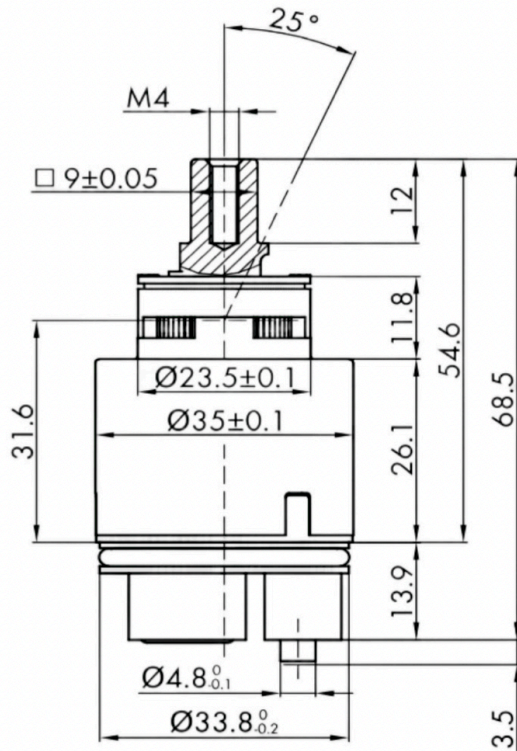

Product Specifications

Code:	CART-K35B
Finish:	N/A
Barcode:	9339897005968
Cartridge:	Kerox 35mm Cartridge
Primary Material:	N/A
Technical Features:	Contact our Team for Compatibility with your Product

Experience, *the difference.*