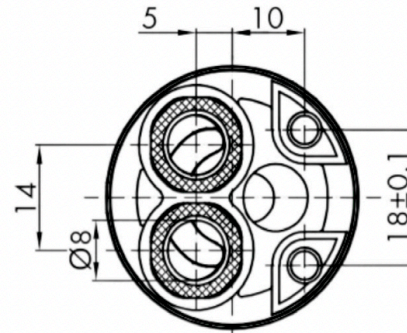

Product Specifications

Code:	CART-K35B
Finish:	N/A
Barcode:	9339897005968
Cartridge:	Kerox 35mm Cartridge
Primary Material:	N/A
Technical Features:	Contact our Team for Compatibility with your Product

Experience, *the difference.*