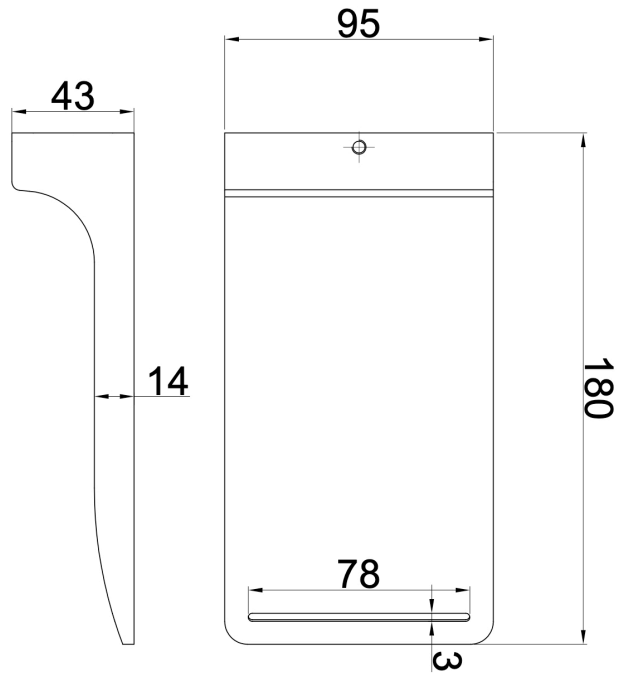

# Cascade S2 Waterfall Bath Spout

## Product Specifications

**Code:** CAS-S2-25W-BB  
**Finish:** Brushed Brass  
**Barcode:** 9339897011020  
**Primary Material:** 304 Stainless Steel

**CAS-S2-25W-BB**  
*Brushed Brass*  
PVD

**CAS-S2-25W-BN**  
*Brushed Nickel*  
Raw Brush