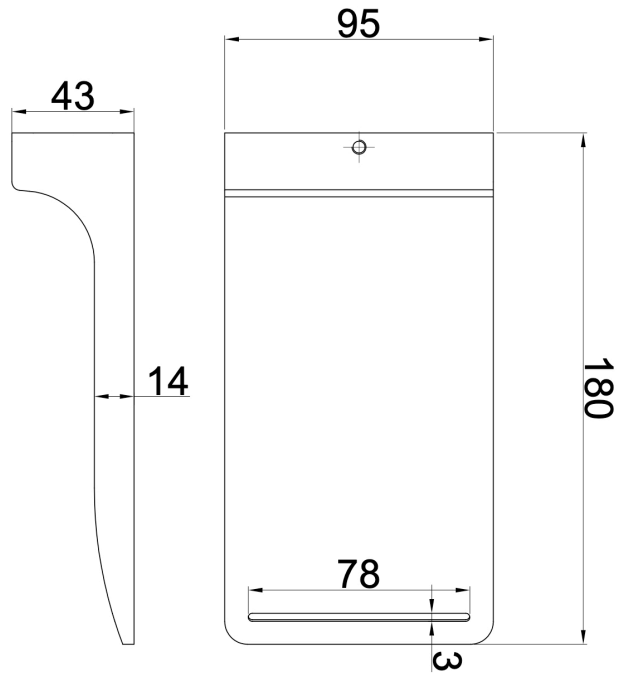

Cascada S2 Waterfall Bath Spout

Product Specifications

Code: CAS-S2-25W-CH
Finish: Chrome
Barcode: 9339897010993
Primary Material: 304 Stainless Steel

CAS-S2-25W-BB
Brushed Brass
PVD

CAS-S2-25W-BN
Brushed Nickel
Raw Brush

CAS-S2-25W-GM
Gunmetal
PVD

CAS-S2-25W-MB
Matte Black
Electroplate

CAS-S2-25W-CH
Chrome
Electroplate

Experience, *the difference.*

LINSOL.COM.AU

☎ 1300 546 765

@ info@linsol.com.au

✉ PO Box 88, Coniston NSW 2500