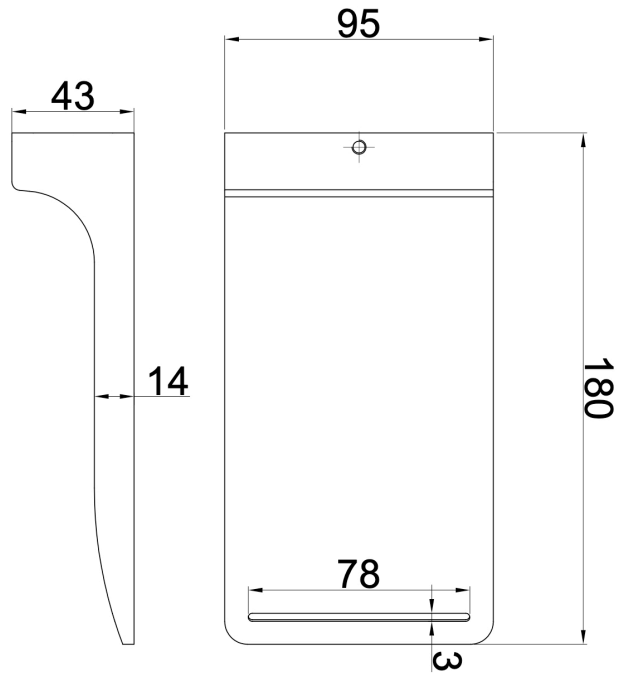

# Cascade S2 Waterfall Bath Spout

## Product Specifications

Code: CAS-S2-25W-GM  
Finish: Gunmetal  
Barcode: 9339897011037  
Primary Material: 304 Stainless Steel

CAS-S2-25W-BB  
Brushed Brass  
PVD

CAS-S2-25W-BN  
Brushed Nickel  
Raw Brush