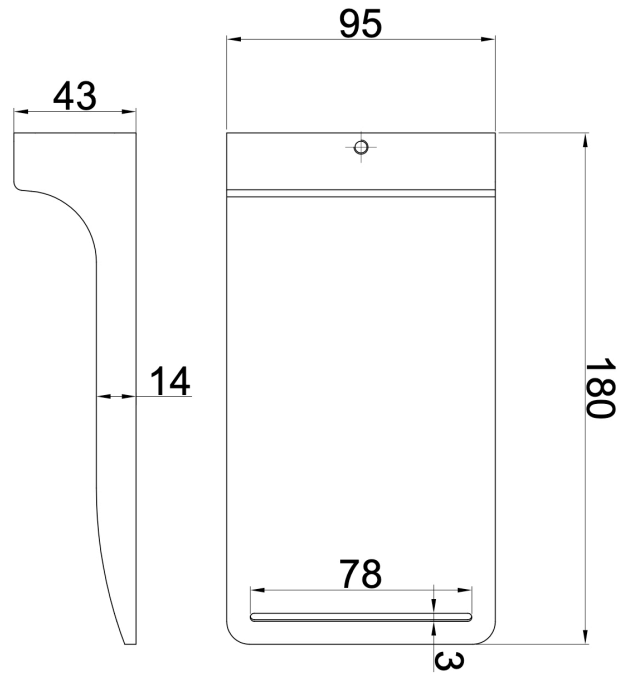

# Cascada S2 Waterfall Bath Spout

## Product Specifications

Code: CAS-S2-25W-MB  
Finish: Matte Black  
Barcode: 9339897011006  
Primary Material: 304 Stainless Steel

CAS-S2-25W-BB  
Brushed Brass  
PVD

CAS-S2-25W-BN  
Brushed Nickel  
Raw Brush