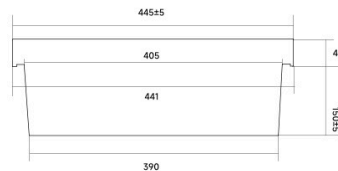

Clay 450mm Rectangular Semi Inset Basin

Product Specifications

Code:	CLA-450-SI-SQU-GW
Finish:	Gloss White
Barcode:	9339897022262
Primary Material:	Vitreous China
Technical Features:	Mounting: Drop-in Cut Out: ___ x ___mm Pop-up Waste Sold Separately