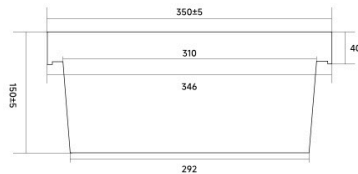

Clay 450mm Rectangular Semi Inset Basin

Product Specifications

Code:	CLA-450-SI-SQU-GW
Finish:	Gloss White
Barcode:	9339897022262
Primary Material:	Vitreous China
Technical Features:	Mounting: Drop-in Cut Out: ___ x ___mm Pop-up Waste Sold Separately