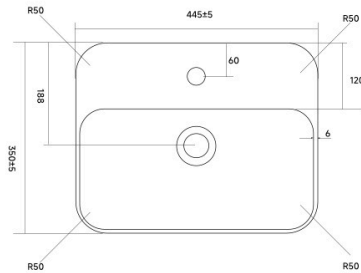

Clay 450mm Rectangular Semi Inset Basin

Product Specifications

Code:	CLA-450-SI-SQU-GW
Finish:	Gloss White
Barcode:	9339897022262
Primary Material:	Vitreous China
Technical Features:	Mounting: Drop-in Cut Out: ___ x ___mm Pop-up Waste Sold Separately